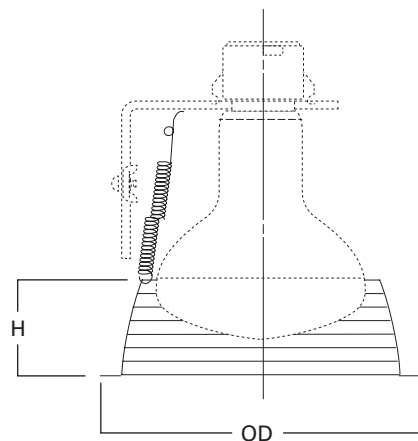

DESCRIPTION

Coilex® Baffle trim in the 6" trim family for use in recessed downlighting.

Catalog #		Type
Project		
Comments		Date
Prepared by		

SPECIFICATION FEATURES

Black or white phenolic coilex baffle with separate metal ring. Uses coil spring retention. Features a smaller lamp opening to conceal interior viewing of housing.

Lamp Listings - Incandescent

H7T	65W BR30, 75W R30, 75W PAR30
H7TCP	
H7RT	65W BR30, 75W R30, 75W PAR30, 75W PAR30L

H7ICAT	50W PAR30, 65W BR30, 75W R30, 75W PAR30L
H7ICT	
H7RICAT	
H7RICT	

H7UICAT	65W BR30, 75W R30, 75W PAR30L
H7UICT	

Height: 2-1/4" [57mm]
Outside Diameter: 7-1/4" [184mm]

ORDERING INFORMATION

Trim	Finish	Accessories
<input type="text"/>	<input type="text"/>	<input type="text"/>
312 = 6" Coilex baffle	W = White trim ring with white baffle P = Black trim ring with black baffle	OT403P = 6" Oversize trim ring - white Designer/Replacement Trim Rings TRM6P = 6" White metal TRM6C = 6" Chrome TRM6SN = 6" Satin nickel TRM6TBZ = 6" Tuscan bronze TRM6MB = 6" Black metal TRM7MB = 6" Black plastic