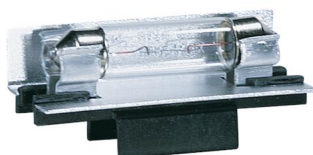

## 9830-12: Lx Festoon Accent Lampholder-12

### Dimensions:

<b>Length:</b>	2"
<b>Width:</b>	3/4"
<b>Height:</b>	13/16"

### Material List:

- 1 Body - Polycarbonate - Black
- 1 Reflector - Aluminum - Satin Aluminum

### Safety Listing:

Safety Listed for Damp Locations

**Collections:** Lx Festoon Lampholders (Primary)  
 Lx Components

For use with our highly specified LED and Xenon festoon lamps. Lx Festoon Lampholders feature a high quality reflector and base for directing light the way you need it. This accent task socket has an L shape design that provides illumination for general applications that require crisp linear lighting including cabinets, coves and showcases. Snap your lampholder onto Lx track and cable with ease and space to your design criteria and lamp source. Lamp source, track and cable sold separately. Recommended Minimum Spacing: Two inches on center with xenon, four inches on center with LED.