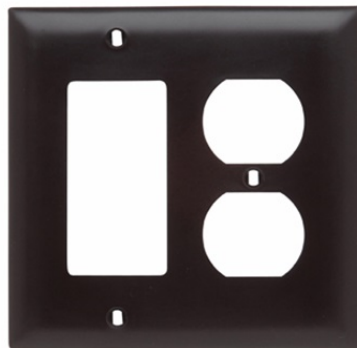

Combination Wall Plate, 1 Duplex Receptacle & 1 Decorator, Two Gang, Brown

SP826

Combination Wall Plate, 1 Duplex
Receptacle & 1 Decorator, Two Gang,
Brown

features & benefits

- Molded of non-combustible mar-proof material.
- Available in "SP" series in Standard, Junior-Jumbo, and Jumbo sizes.
- Seven standard colors available -- Ivory, White, Brown, Gray, Black, Red, and Light Almond.
- Individually wrapped with color-matching screws.
- Resistant to discoloration, grease, oil, solvent, and moisture.
- Nominal thickness, .070 inch.

specifications

General Info

Color: Brown
Size: Standard
Type: Combination
Style: Decorator

Listing Agencies/Third Party Information

CSA Listing Info: Yes
CUL Listing No: No
cULus: No
cURus: No
Federal Spec: No
UL Listing No: Yes
UN SPS C: 39121704
UR: No