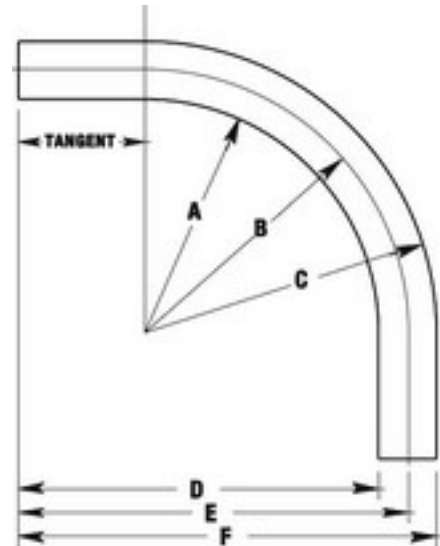

### Features

- 12 trade sizes from 1/2" through 6"
- 2 mil green urethane interior coating
- 40 mil gray PVC exterior coating
- Available in standard sizes 90°, 60°, 45°, 30° bends
- Color-coded thread protector caps for quick identification of conduit size

### General

Exterior Finish:	A nominal .040 inch (40 mil) gray PVC coating
Interior Finish:	A nominal .002 inch (2 mil) green urethane
Material:	STEEL
Thread Finish:	A green urethane coating over steel
Thread Protector Color:	Blue

### Dimensions

Metric Size Designators	129
Nipple Length (Inches)	59-1/2
Diameter - External (Inches)	5.643
Diameter - Internal (Inches)	5.073
Radius A (Inches)	59-1/2
Radius B - Standard (Inches)	24
Radius C (Inches)	21.18
Offset D (Inches)	32.079
Offset E (Inches)	34.9
Offset F (Inches)	37.722
Tangent (Inches)	10.9