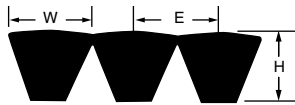

\* Weights shown are approximate.

For intermediate sizes not shown, consult BANDO for availability and price.

**B Section (Continued)**

Belt Size	Weight Rib* (Lbs.)	Outside Length (Inches)	Datum Length (Inches)
B120	2.040	123.75	121.8
B124	2.110	127.75	125.8
B126	2.140	129.75	127.8
B128	2.180	131.75	129.8
B133	2.270	136.75	134.8
B136	2.320	139.75	137.8
B144	2.450	147.75	145.8
B148	2.520	151.75	149.8
B150	2.560	153.75	151.8
B157	2.690	160.75	158.8
B158	2.700	161.75	159.8
B162	2.760	165.75	163.8
B173	2.950	176.75	174.8
B180	3.070	183.75	181.8
B195	3.320	198.75	196.8
B210	3.580	213.75	211.8
B225	3.830	226.75	225.3
B240	4.090	241.75	240.3

BAN/SET®

**Nominal Dimensions**

Belt Section	Top Width W (Inches)	Thickness H (Inches)	Pitch Between Belts E (Inches)
B	.66	.51	.75
C	.88	.63	1.00
D	1.25	.85	1.46

**Part Number Example**

For example, a 2 rib C85 belt is part number 2C85. No spaces in part number.