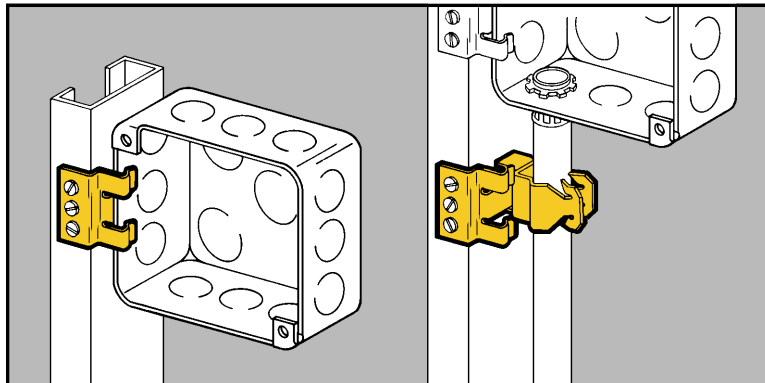

# Box To Stud Fasteners

## FEATURES

- Attaches with screws to either side of metal stud.
- BB1 supports electrical box.
- BG series conduit fasteners feature **Guide-Rite®** design.
- BP series conduit fasteners feature push-type design.

## APPLICATIONS

Metal Studs

PART NUMBER	DESCRIPTION	UPC NO. 781011	BOX QTY.
BB1	Electrical Box Support Clip	18145	100

PART NUMBER	CONDUIT SIZE	UPC NO. 781011	BOX QTY.
BG-6-B1	3/8"	18420	100
BG-8-12-B1	1/2", 3/4"	18475	100
BG-16-B1	1"	18555	100