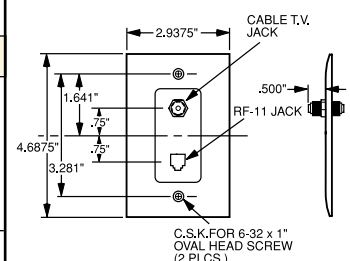

Wall Plates Communication Devices

Telephone & CATV Wiring Devices

Features	
<ul style="list-style-type: none"> Mar-resistant wall plate. Fits standard size single gang electrical box. Wall plate dimension is Standard size. 	<ul style="list-style-type: none"> Nickel-plated steel. Connector is threaded at each end.

TPCATV

TPCATV2

26CATV

TPTELTV

26TELTVC10

Catalog Number	Color	Configuration	3rd Party Compliance	
			UL	UL1863
“F” Type with One Coaxial Connector & Wall Plate, Single Gang				
TPCATVI	Ivory	F-type COAX Connector		•
TPCATVW	White	F-type COAX Connector		•
TPCATV	Brown	F-type COAX Connector		•
TPCATVBK	Black	F-type COAX Connector		•
TPCATVLA	Light Almond	F-type COAX Connector		•
“F” Type with Two Coaxial Connectors & Wall Plate, Single Gang				
TPCATV2I	Ivory	2 F-type COAX Connectors		•
TPCATV2W	White	2 F-type COAX Connectors		•
TPCATV2	Brown	2 F-type COAX Connectors		•
TPCATV2BK	Black	2 F-type COAX Connectors		•
TPCATV2LA	Light Almond	2 F-type COAX Connectors		•

Features	
<ul style="list-style-type: none"> Decorator outline. Face constructed of high-impact thermoplastic. Zinc-plated steel strap. 	<ul style="list-style-type: none"> Nickel-plated “F” type connector. Threaded on each end.