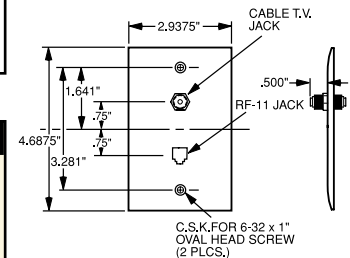

Wall Plates Communication Devices

Telephone & CATV Wiring Devices

Features	
<ul style="list-style-type: none"> Mar-resistant wall plate. Fits standard size single gang electrical box. Wall plate dimension is Standard size. 	<ul style="list-style-type: none"> Nickel-plated steel. Connector is threaded at each end.

TPCATV

TPCATV2

26CATV

TPTELTV

26TELTVC10

Catalog Number	Color	Configuration	3rd Party Compliance	
			UL	UL1863
“F” Type with One Coaxial Connector & Wall Plate, Single Gang				
TPCATVI	Ivory	F-type COAX Connector		•
TPCATVW	White	F-type COAX Connector		•
TPCATV	Brown	F-type COAX Connector		•
TPCATVBK	Black	F-type COAX Connector		•
TPCATVLA	Light Almond	F-type COAX Connector		•
“F” Type with Two Coaxial Connectors & Wall Plate, Single Gang				
TPCATV2I	Ivory	2 F-type COAX Connectors		•
TPCATV2W	White	2 F-type COAX Connectors		•
TPCATV2	Brown	2 F-type COAX Connectors		•
TPCATV2BK	Black	2 F-type COAX Connectors		•
TPCATV2LA	Light Almond	2 F-type COAX Connectors		•

Features	
<ul style="list-style-type: none"> Decorator outline. Face constructed of high-impact thermoplastic. Zinc-plated steel strap. 	<ul style="list-style-type: none"> Nickel-plated “F” type connector. Threaded on each end.

Features	
<ul style="list-style-type: none"> Decorator outline. RJ11 modular jack. Face constructed of high-impact thermoplastic. 	<ul style="list-style-type: none"> Zinc-plated steel strap. Nickel-plated “F” type connector. Threaded on each end.