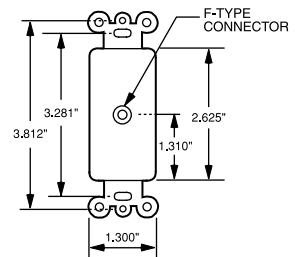

Wall Plates Communication Devices

Telephone & CATV Wiring Devices

Features	
<ul style="list-style-type: none"> Mar-resistant wall plate. Fits standard size single gang electrical box. Wall plate dimension is Standard size. 	<ul style="list-style-type: none"> Nickel-plated steel. Connector is threaded at each end.

TPCATV

TPCATV2

26CATV

TPTELTV

26TELTVC10

Catalog Number	Color	Configuration	3rd Party Compliance	
			UL	UL1863
“F” Type with One Coaxial Connector & Wall Plate, Single Gang				
TPCATVI	Ivory	F-type COAX Connector		•
TPCATVW	White	F-type COAX Connector		•
TPCATV	Brown	F-type COAX Connector		•
TPCATVBK	Black	F-type COAX Connector		•
TPCATVLA	Light Almond	F-type COAX Connector		•
“F” Type with Two Coaxial Connectors & Wall Plate, Single Gang				
TPCATV2I	Ivory	2 F-type COAX Connectors		•
TPCATV2W	White	2 F-type COAX Connectors		•
TPCATV2	Brown	2 F-type COAX Connectors		•
TPCATV2BK	Black	2 F-type COAX Connectors		•
TPCATV2LA	Light Almond	2 F-type COAX Connectors		•