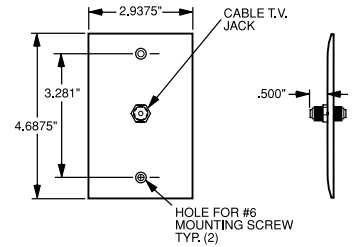

Wall Plates Communication Devices

Telephone & CATV Wiring Devices

Features	
<ul style="list-style-type: none"> Mar-resistant wall plate. Fits standard size single gang electrical box. Wall plate dimension is Standard size. 	<ul style="list-style-type: none"> Nickel-plated steel. Connector is threaded at each end.

TPCATV

TPCATV2

26CATV

TPTELTV

26TELTVC10

Catalog Number	Color	Configuration	3rd Party Compliance	
			UL	UL1863
“F” Type with One Coaxial Connector & Wall Plate, Single Gang				
TPCATVI	Ivory	F-type COAX Connector		•
TPCATVW	White	F-type COAX Connector		•
TPCATV	Brown	F-type COAX Connector		•
TPCATVBK	Black	F-type COAX Connector		•
TPCATVLA	Light Almond	F-type COAX Connector		•
“F” Type with Two Coaxial Connectors & Wall Plate, Single Gang				
TPCATV2I	Ivory	2 F-type COAX Connectors		•
TPCATV2W	White	2 F-type COAX Connectors		•
TPCATV2	Brown	2 F-type COAX Connectors		•
TPCATV2BK	Black	2 F-type COAX Connectors		•
TPCATV2LA	Light Almond	2 F-type COAX Connectors		•

Features	
<ul style="list-style-type: none"> Decorator outline. Face constructed of high-impact thermoplastic. Zinc-plated steel strap. 	<ul style="list-style-type: none"> Nickel-plated “F” type connector. Threaded on each end.

Features	
<ul style="list-style-type: none"> Decorator outline. RJ11 modular jack. Face constructed of high-impact thermoplastic. 	<ul style="list-style-type: none"> Zinc-plated steel strap. Nickel-plated “F” type connector. Threaded on each end.