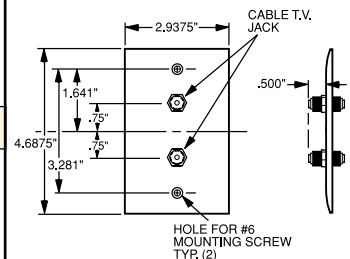

Wall Plates Communication Devices

Telephone & CATV Wiring Devices

Features	
<ul style="list-style-type: none"> Mar-resistant wall plate. Fits standard size single gang electrical box. Wall plate dimension is Standard size. 	<ul style="list-style-type: none"> Nickel-plated steel. Connector is threaded at each end.

TPCATV

TPCATV2

26CATV

TPTELTV

26TELTVC10

Catalog Number	Color	Configuration	3rd Party Compliance	
			UL	UL1863
“F” Type with One Coaxial Connector & Wall Plate, Single Gang				
TPCATVI	Ivory	F-type COAX Connector		•
TPCATVW	White	F-type COAX Connector		•
TPCATV	Brown	F-type COAX Connector		•
TPCATVBK	Black	F-type COAX Connector		•
TPCATVLA	Light Almond	F-type COAX Connector		•
“F” Type with Two Coaxial Connectors & Wall Plate, Single Gang				
TPCATV2I	Ivory	2 F-type COAX Connectors		•
TPCATV2W	White	2 F-type COAX Connectors		•
TPCATV2	Brown	2 F-type COAX Connectors		•
TPCATV2BK	Black	2 F-type COAX Connectors		•
TPCATV2LA	Light Almond	2 F-type COAX Connectors		•

Features	
<ul style="list-style-type: none"> Decorator outline. Face constructed of high-impact thermoplastic. Zinc-plated steel strap. 	<ul style="list-style-type: none"> Nickel-plated “F” type connector. Threaded on each end.

Features	
<ul style="list-style-type: none"> Decorator outline. RJ11 modular jack. Face constructed of high-impact thermoplastic. 	<ul style="list-style-type: none"> Zinc-plated steel strap. Nickel-plated “F” type connector. Threaded on each end.