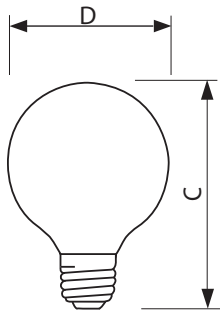

Dimensional drawing

E26

DuraMax Deco 25W Med 120V G25 WH/LL 1CT

© 2015 Koninklijke Philips N.V. (Royal Philips)
All rights reserved.

Specifications are subject to change without notice. Trademarks are the property of Koninklijke Philips N.V. (Royal Philips) or their respective owners.

www.philips.com/lighting

2015, August 29
data subject to change