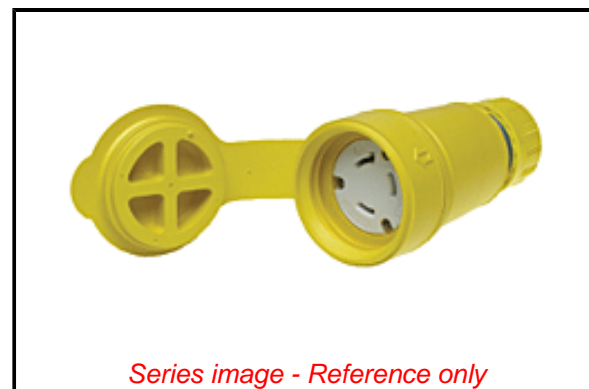

PLEASE CHECK WWW.MOLEX.COM FOR LATEST PART INFORMATION

Part Number: [1301470089](#)

Status: **Active**

Overview: [Watertite® Wet-Location Wiring Solutions](#)

Description: Watertite® Connector with Locking Blade, 3 Pole/3 Wire, Non-NEMA, 250V, Cord Grip Body Size F4

Documents:

[RoHS Certificate of Compliance (PDF)](#)

[Product Literature (PDF)](#)

Agency Certification

CSA LR6837
UL E10176

General

Product Family Wiring Devices
Series [130147](#)
IP Rating IP67
NEMA Configuration Non-NEMA Locking
Overview [Watertite® Wet-Location Wiring Solutions](#)
Product Literature Order No 987650-8067
Product Name Watertite®
Receptacle Type Single
Specialty N/A
Type Connector
UPC 78678871392
Woodhead Yes

Physical

Cord Grip Body Size F4 1"
Flange No
Flip Lid No
Gender Female
Length N/A
Locking Blade Yes
Net Weight 391.903/g
Poles 3-pole/3-wire

Electrical

Cord Type N/A
Current - Maximum per Contact 30.0A
GFCI No
Lighted Connector No
Voltage - Maximum 250V

Material Info

Engineering Number 29W08

EU ELV

Not Reviewed

EU RoHS

Not Reviewed

REACH SVHC

Not Reviewed

Halogen-Free

Status

Not Reviewed

Need more information on product environmental compliance?

Email productcompliance@molex.com
Please visit the [Contact Us](#) section for any non-product compliance questions.

China ROHS	Not Reviewed
ELV	Not Reviewed
RoHS Phthalates	Not Reviewed

Search Parts in this Series

[130147 Series](#)

PLEASE CHECK WWW.MOLEX.COM FOR LATEST PART INFORMATION