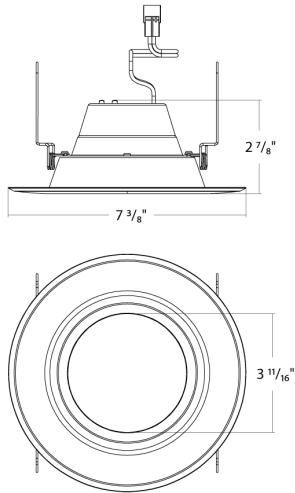

Dimensions

Features

- 4" & 5/6" Recessed LED trims are compatible with most recessed housings
- 3 Selectable lumen outputs: 4" - 500/600/700 lumens, 6" - 750/1,050/1,300 lumens
- 5 Color temperature selectable 2700K, 3000K, 3500K, 4000K, & 5000K
- Constructed from die-cast aluminum available in a smooth splay reflector or baffled trim with a smooth flat frosted polycarbonate lens
- Available in Painted White or Black finish. Optional color trim overlays sold separately.
- Dimmable down to 10% with compatible TRIAC/ELV dimmers, see dimmer compatibility list
- 5-year warranty, 50,000 hours lifespan, Title 24 JA8 and Title 20 compliant, wet location rated, Air Tight

Ordering Matrix

Family	Size/Wattage	Shape	CRI/Color Temp	Driver	Finish	Trim
R34X		6			B	
	4 = 4", 7/6/5W 6 = 6", 14/11/7.5W	Blank = Round	Blank = 90 CRI, 2700/3000/3500/4000/5000K CCT Adjustable	Blank = 120V	Blank = White	Blank = Smooth B = Baffle