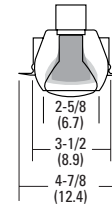

FEATURES & SPECIFICATIONS

INTENDED USE

For use with housings L3 R6, and L3R R6.

CONSTRUCTION

White finish has integral flange.

Black baffle finish has polymeric flange ring as standard.

INSTALLATION

Socket to trim interface.

Retaining clips pull and snap onto top of reflector to hold trim inside housing.

LISTING

U.L. Listed to U.S. and Canadian safety standards.

Damp location listed.

Pull on clip Patent # (U.S.) 5707143, (Canada) 2193902.

WARRANTY

Fixtures are covered by Lithonia Lighting 24-month warranty against mechanical defects in manufacture.

Catalog Number
Notes
Type

Contractor Select Incandescent

4" Trims

IC/Non IC
New Construction
Remodel

3E1

All dimensions are inches (centimeters).

ORDERING INFORMATION

Must be ordered in standard carton quantity multiples.

Catalog Number	UPC	Description	Max Lamp Wattages	Size	Color	Type	Pallet Qty.	Standard Carton Qty.
301 R12	745975234158	4" trim	IC: 30 R20, 35 Par20; Non-IC: 50 Par20	Narrow	White	Open	1344	12
3B1W R24	745975234264	4" trim	IC: 35 PAR20; Non-IC: 50 Par20	Narrow	White	Baffle	1536	24
3B1 R12	745975234295	4" trim	IC: 35 PAR20; Non-IC: 50 Par20	Narrow	Black	Baffle	1296	12
3E1 R6	745973752937	4" trim	IC: 35 PAR20; Non-IC: 50 R20, 50 Par20	Narrow	White	Eyeball	1080	6
3B2W R12	745975281015	4" trim	Non-IC: 50 Par20, 50 R20	Narrow	White	Baffle	1296	12
3H20 R6	745975281060	4" trim	Non-IC: 75 Par30	Narrow	White	Lens		6