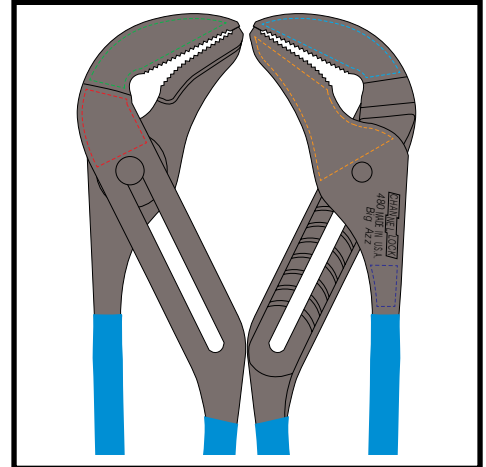

TONGUE AND GROOVE Pliers

STRAIGHT JAW

#480 BigAzz

Features

- Big as the job. Big as you need.
- 20.25" overall length
- Right angle teeth grip in all directions for maximum bite and minimum wear.

*Custom imprinting available within all areas outlined with a dotted line.

Custom Imprint - 480*

#460

Features

- Patented SAFE-T-STOP® feature prevents finger pinch.
- 16.5" overall length
- Lower jaw combines with expanded reinforcing rib to prevent handles from contacting each other.

Custom Imprint - 460*

#440

- 12" overall length

Custom Imprint - 440*