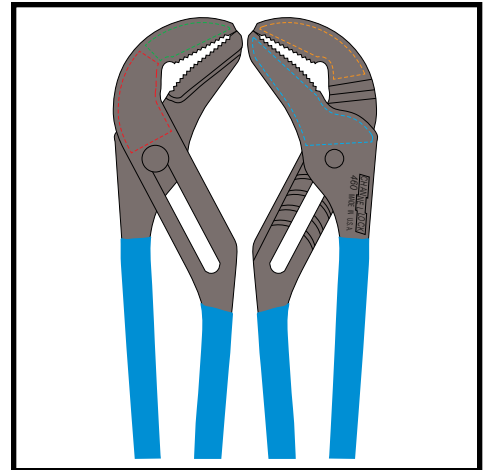

TONGUE AND GROOVE Pliers

STRAIGHT JAW

#480 BigAzz

Features

- Big as the job. Big as you need.
- 20.25" overall length
- Right angle teeth grip in all directions for maximum bite and minimum wear.

*Custom imprinting available within all areas outlined with a dotted line.

Custom Imprint - 480*

#460

Features

- Patented SAFE-T-STOP® feature prevents finger pinch.
- 16.5" overall length
- Lower jaw combines with expanded reinforcing rib to prevent handles from contacting each other.

Custom Imprint - 460*

#440

- 12" overall length

Custom Imprint - 440*