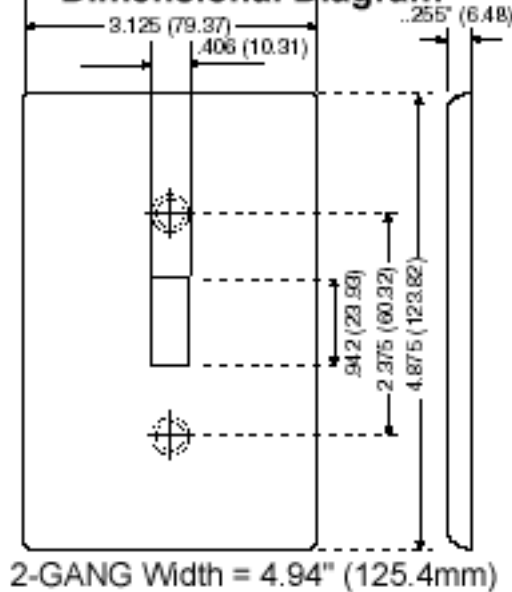

#### Product Features

**Type:** Midway Size

**Gang:** 2

**Material:** Thermoplastic Nylon

**Color:** Light Almond

**Mount:** Device

**Standards and Certifications:** UL/CSA

**Warranty:** 10-Year Limited

### Dimensional Diagram