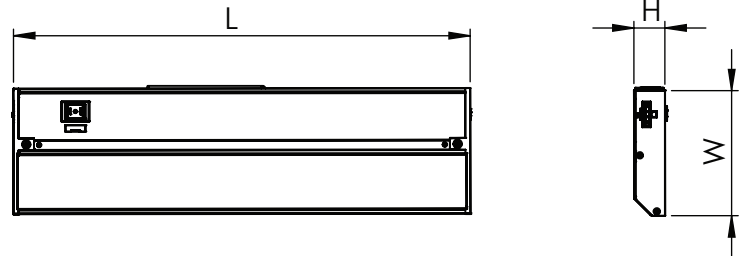

Diffuser

White polycarbonate

Electrical

This unit is wired for 120 Volt operation. This product also provides a user selectable switch which will allow you to select 1 of 3 color levels which are 2700K, 3000K & 4000K CCT respectively. The fixture features a Triac dimmable driver and is dimmable with most standard 2 wire (Triac) wall dimmers or an electronic low voltage dimmer switch (sold separately). High/ low switch included.

Compatible Wall Dimmers

Brand	Model #
Cooper	6013W
Leviton®	6633, 6681, 6621-WWP, 6631-WWP, DSE06-10Z
Lutron®	TG-600P, TG-603P, AY600P, MACL153MH, SELV-300P
Legrand®	T600WW, WS700TCCC6
Pass & Seymour	

Lamping

LED Lamping, type SMT array, 2 (Non replaceable arrays are used to create 2700K, 3000K or 4000K color temps), Rated to 50,000 hrs. 90 CRI.

Certification

Fixtures are cULus listed for damp locations and carry a UL rating for undercabinet/convertible/linkable mounting. ENERGY STAR® qualified. Meets Title 24 requirements.

Warranty

Limited warranty. This fixture guaranteed to be free from defects in materials and workmanship for a period of 5 years from date of purchase.

Specifications and dimensions subject to change without notice.

Accessories (Ordered Separately)

White	
XLCC24WH	24" interconnect cord
XLCC36WH	36" interconnect cord
XLCC48WH	48" interconnect cord
XLCC72WH	72" interconnect cord
XLP60WH	60" Cord & Plug
XLHBWH	Hardwire Box
Black	
XLCC24BL	24" interconnect cord
XLCC36BL	36" interconnect cord
XLCC48BL	48" interconnect cord
XLCC72BL	72" interconnect cord
XLCP60BL	60" Cord & Plug
XLHBBL	Hardwire Box

Ordering Information:

White	Oil-Rubbed Bronze	Brushed Aluminum	Type	*Watt	Lumens (2.7K/3.0K/4.0K)	*LPW	L	W	H
NLLP9WH	NLLP9RB	NLLP9BA	SMT-Array	4.6W	259/290/384	63	9"	3-3/4"	1"
NLLP14WH	NLLP14RB	NLLP14BA	SMT-Array	6.7W	384/437/442	65	14"	3-3/4"	1"
NLLP22WH	NLLP22RB	NLLP22BA	SMT-Array	10.7W	656/746/755	69	22"	3-3/4"	1"
NLLP32WH	NLLP32RB	NLLP32BA	SMT-Array	14.4W	927/1022/1023	70	32"	3-3/4"	1"
NLLP40WH	NLLP40RB	NLLP40BA	SMT-Array	18W	1170/1302/1310	72	40"	3-3/4"	1"

*Watt & LPW based on 3000K