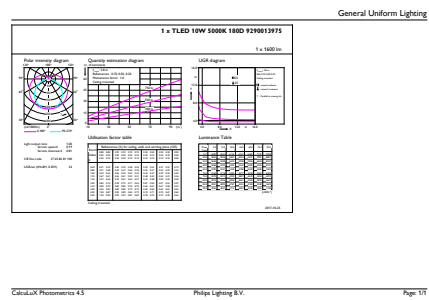

Order code	474007
Numerator - Quantity Per Pack	1
Numerator - Packs per outer box	10
Material Nr. (12NC)	929001397504
Net Weight (Piece)	0.230 kg
Model Number	9290013975

Dimensional drawing

TLED 1200mm 120V 10-32W 1600lm 5000K G13

Product	D1	D2	A1	A2	A3
10T8 LED/48-5000 IF 1PK	25.7 mm	26.3 mm	1198.1 mm	1205.2 mm	1212.3 mm
10/1					

Photometric data

LEDtube 10W G13 850 IF 1PK

LEDtube 10W G13 827 IF 1PK

MasterClass LEDtube InstantFit T8