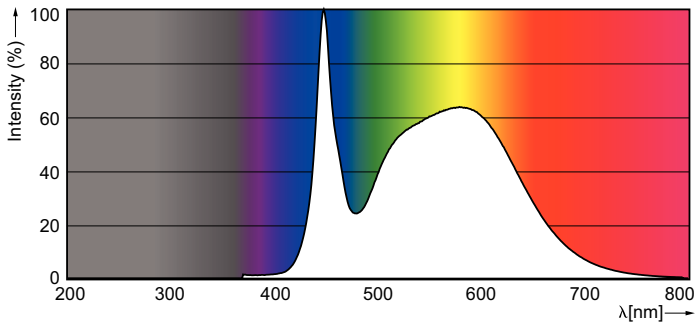

Photometric data

LEDtube 10W G13 850 IF 1PK