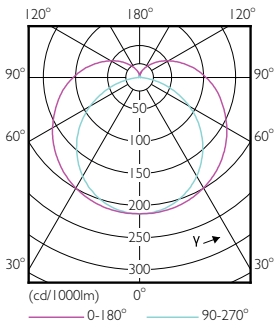

Order code	474007
Numerator - Quantity Per Pack	1
Numerator - Packs per outer box	10
Material Nr. (12NC)	929001397504
Net Weight (Piece)	0.230 kg
Model Number	9290013975

Dimensional drawing

TLED 1200mm 120V 10-32W 1600lm 5000K G13

Product	D1	D2	A1	A2	A3
10T8 LED/48-5000 IF 1PK	25.7 mm	26.3 mm	1198.1 mm	1205.2 mm	1212.3 mm
10/1					

Photometric data

LEDtube 10W G13 850 IF 1PK

LEDtube 10W G13 827 IF 1PK

MasterClass LEDtube InstantFit T8