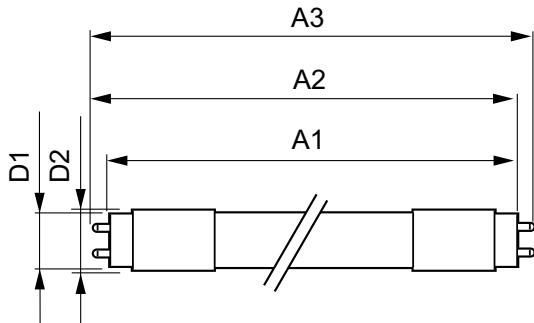

Order code	474007
Numerator - Quantity Per Pack	1
Numerator - Packs per outer box	10
Material Nr. (12NC)	929001397504
Net Weight (Piece)	0.230 kg
Model Number	9290013975

Dimensional drawing

TLED 1200mm 120V 10-32W 1600lm 5000K G13