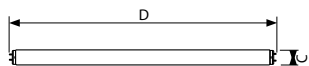

Rapid Start T12

Dimensional drawing

Product

F30T12/29 RS 36 ALTO