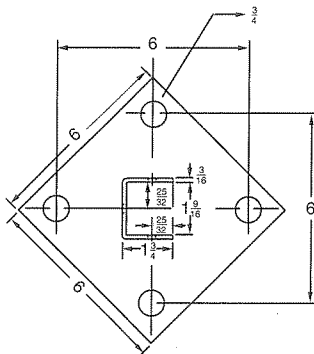

Connectors – (Continued)

B-923 Three Side Angle Connector

| Cat. No. | Finish |
|----------|-----------|
| B-923 | Galv-Kröm |

3/16" steel, 137#/C.

B-924 Post Base Connector

| Cat. No. | Finish |
|----------|--------------------|
| B-924 | Galv-Kröm |
| B-924-GR | Green Coated |
| B-924-EG | Electro-Galvanized |

3/16" steel 250#/C.

For use with 1 1/2" x 1 1/2" channels.

K

Kindorf®