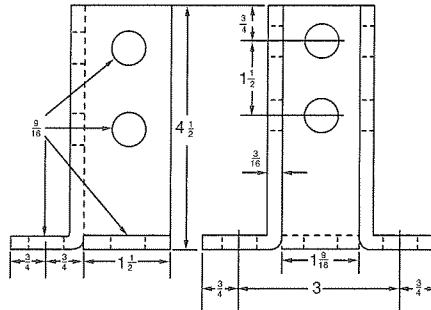

Connectors – (Continued)

B-923 Three Side Angle Connector

| Cat. No. | Finish |
|----------|-----------|
| B-923 | Galv-Kröm |

3/16" steel, 137#/C.

B-924 Post Base Connector

| Cat. No. | Finish |
|----------|--------------------|
| B-924 | Galv-Kröm |
| B-924-GR | Green Coated |
| B-924-EG | Electro-Galvanized |

3/16" steel 250#/C.

For use with 1 1/2" x 1 1/2" channels.

K

Kindorf®