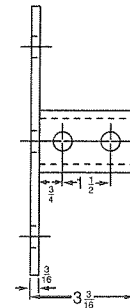

Connectors – (Continued)

B-923 Three Side Angle Connector

| Cat. No. | Finish |
|----------|-----------|
| B-923 | Galv-Kröm |

3/16" steel, 137#/C.

B-924 Post Base Connector

| Cat. No. | Finish |
|----------|--------------------|
| B-924 | Galv-Kröm |
| B-924-GR | Green Coated |
| B-924-EG | Electro-Galvanized |

3/16" steel 250#/C.

For use with 1 1/2" x 1 1/2" channels.

K

Kindorf®