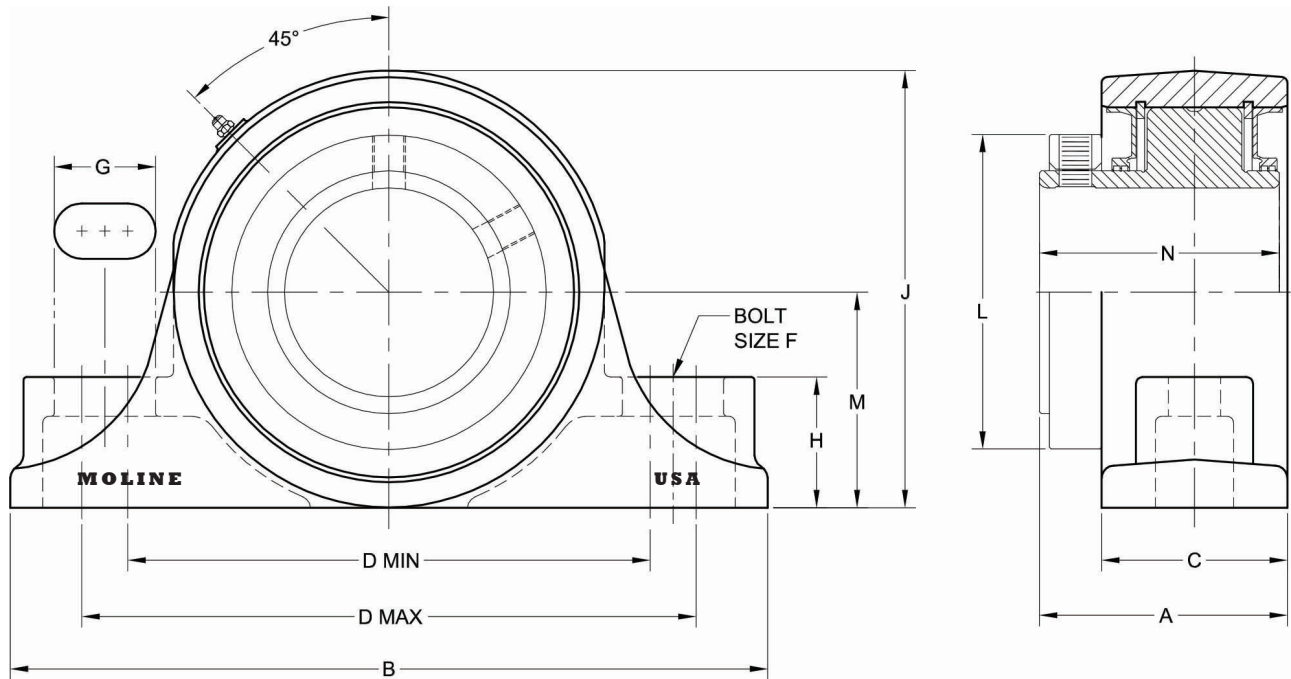

M2000 2-BOLT PILLOW BLOCK

M2000
SPHERICALS