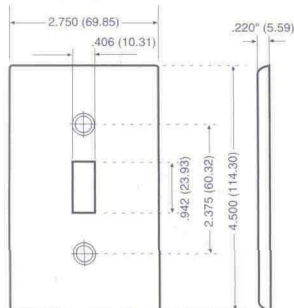

Midway Wallplates

All Leviton Midway wallplates can be mounted onto larger volume outlet boxes and/or used to hide wall irregularities. All 1-Gang Midway wallplates are 4.875" H x 3.125" W. Midway wallplates are a full 0.375" higher and wider than standard wallplates.

Standard Size

Midway Size

Midway

Midway Size Nylon Wallplates

DESCRIPTION	COLOR	CAT. NO.	IND. NO.
1-GANG 1-Duplex	IVORY	PJ8-I	—
	BLACK	PJ8-E	—
	GRAY	PJ8-GY	—
	RED	PJ8-R	—
	WHITE	PJ8-W	—
	BROWN	PJ8	—
	ALMOND	PJ8-A	—
	BLUE	PJ8-BU	—
	ORANGE*	PJ8-IG	—
	RED**	PJ8-RE	—
2-GANG 2-Duplex	IVORY	PJ82-I	—
	BLACK	PJ82-E	—
	GRAY	PJ82-GY	—
	RED	PJ82-R	—
	WHITE	PJ82-W	—
	BROWN	PJ82	—
	ALMOND	PJ82-A	—
RED**	PJ82-RE	—	
1-GANG 1-Decora	IVORY	PJ26-I	—
	BLACK	PJ26-E	—
	GRAY	PJ26-GY	—
	RED	PJ26-R	—
	WHITE	PJ26-W	—
	BROWN	PJ26	—
2-GANG 2-Decora	ALMOND	PJ26-A	—
	RED**	PJ26-RE	—
	IVORY	PJ262-I	—
	BLACK	PJ262-E	—
	GRAY	PJ262-GY	—
	RED	PJ262-R	—
	WHITE	PJ262-W	—
BROWN	PJ262	—	
ALMOND	PJ262-A	—	
BLUE	PJ262-BU	—	
3-GANG 3-Decora	IVORY	PJ263-I	—
	WHITE	PJ263-W	—
	ALMOND	PJ263-A	—
4-GANG 4-Decora	IVORY	PJ264-I	—
	GRAY	PJ264-GY	—
	WHITE	PJ264-W	—
	ALMOND	PJ264-A	—
1-GANG 1-Single Receptacle 1.406" dia. Hole	IVORY	PJ7-I	—
	BLACK	PJ7-E	—
	GRAY	PJ7-GY	—
	RED	PJ7-R	—
	WHITE	PJ7-W	—
	BROWN	PJ7	—
	ALMOND	PJ7-A	—