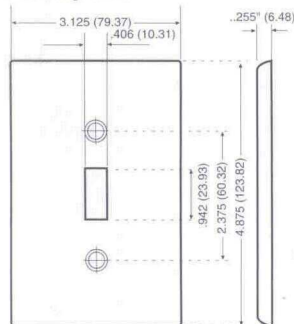

Midway Wallplates

All Leviton Midway wallplates can be mounted onto larger volume outlet boxes and/or used to hide wall irregularities. All 1-Gang Midway wallplates are 4.875" H x 3.125" W. Midway wallplates are a full 0.375" higher and wider than standard wallplates.

Standard Size

Midway Size

Midway

Midway Size Nylon Wallplates

DESCRIPTION	COLOR	CAT. NO.	IND. NO.
1-GANG 1-Duplex	IVORY	PJ8-I	—
	BLACK	PJ8-E	—
	GRAY	PJ8-GY	—
	RED	PJ8-R	—
	WHITE	PJ8-W	—
	BROWN	PJ8	—
	ALMOND	PJ8-A	—
	BLUE	PJ8-BU	—
	ORANGE*	PJ8-IG	—
	RED**	PJ8-RE	—
2-GANG 2-Duplex	IVORY	PJ82-I	—
	BLACK	PJ82-E	—
	GRAY	PJ82-GY	—
	RED	PJ82-R	—
	WHITE	PJ82-W	—
	BROWN	PJ82	—
	ALMOND	PJ82-A	—
RED**	PJ82-RE	—	
1-GANG 1-Decora	IVORY	PJ26-I	—
	BLACK	PJ26-E	—
	GRAY	PJ26-GY	—
	RED	PJ26-R	—
	WHITE	PJ26-W	—
	BROWN	PJ26	—
2-GANG 2-Decora	ALMOND	PJ26-A	—
	RED**	PJ26-RE	—
	IVORY	PJ262-I	—
	BLACK	PJ262-E	—
	GRAY	PJ262-GY	—
	RED	PJ262-R	—
	WHITE	PJ262-W	—
BROWN	PJ262	—	
ALMOND	PJ262-A	—	
BLUE	PJ262-BU	—	
3-GANG 3-Decora	IVORY	PJ263-I	—
	WHITE	PJ263-W	—
	ALMOND	PJ263-A	—
4-GANG 4-Decora	IVORY	PJ264-I	—
	GRAY	PJ264-GY	—
	WHITE	PJ264-W	—
	ALMOND	PJ264-A	—
1-GANG 1-Single Receptacle 1.406" dia. Hole	IVORY	PJ7-I	—
	BLACK	PJ7-E	—
	GRAY	PJ7-GY	—
	RED	PJ7-R	—
	WHITE	PJ7-W	—
	BROWN	PJ7	—
	ALMOND	PJ7-A	—