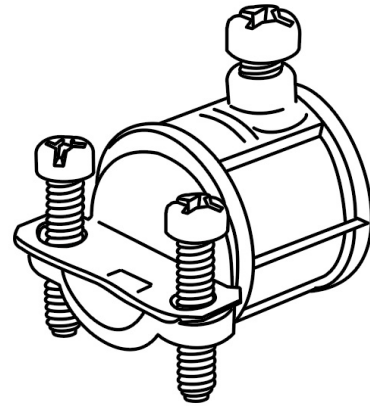

## EMT TO FLEX COMB COUP-ZINC

### FEATURES & BENEFITS

- EMT SET SCREW, 2 SCREW CLAMP FOR FLEX
- L-153 - NOT U.L. LISTED
- ZINC DIE CAST