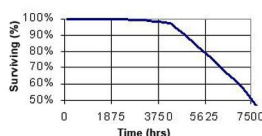

Warning

- Risk of Electric Shock
- Turn power off before inspection
  installation or removal.