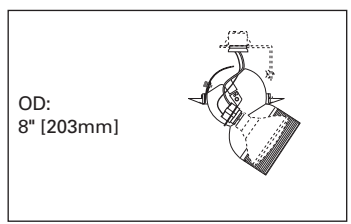

90P
White Trim and Eyeball

170
Albalite Lens with Reflector
• White Trim with Frosted Glass Lens
• PS version is wet location listed for use in showers, with non-conductive, non corrosive gasketed polymer trim ring
• Torsion spring retention
• Lamps:

H27ICT	35W PAR30L
H27ICAT	
H27RICT	40W A19
H27RICAT