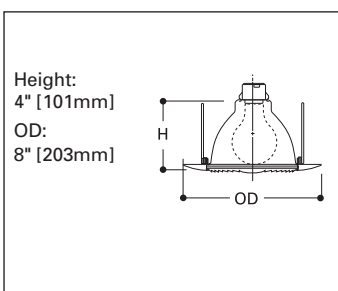

173- Fresnel Lens with Reflector

- White Trim with glass Fresnel lens
- PS version is wet location listed for use in showers, with non-conductive, non corrosive gasketed polymer trim ring
- Torsion spring retention
- Lamps:

H7ICTNB	40W A19
H7ICATNB	

173PS
Wet Location and AIR-TITE listed White Trim with Fresnel Lens*