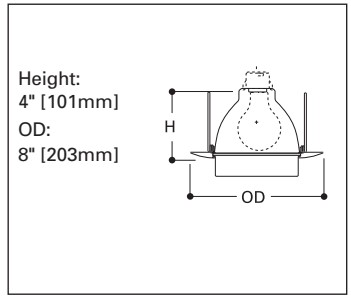

171
Drop Opal Lens with Reflector
• White Trim with drop opal glass lens
• PS version is wet location listed for use in showers, with non-conductive, non corrosive gasketed polymer trim ring
• Torsion spring retention
• Lamps:

H27ICT	40W A19
H27ICAT	
H27RICT	
H27RICAT	

171PS Wet Location and AIR-TITE listed White Trim with Drop Opal Lens*
171P White Trim with Drop Opal Lens