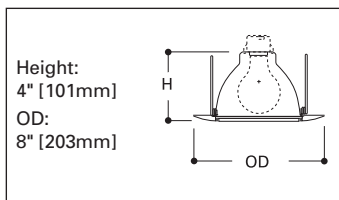

170PS
Wet Location and AIR-TITE listed White Trim with Frosted Albalite Lens*

170P
White Trim with Frosted Albalite Lens

171

Drop Opal Lens with Reflector

- White Trim with drop opal glass lens
- PS version is wet location listed for use in showers, with non-conductive, non corrosive gasketed polymer trim ring
- Torsion spring retention
- Lamps:

H7ICT H7ICAT H7RICT H7RICAT	40W A19