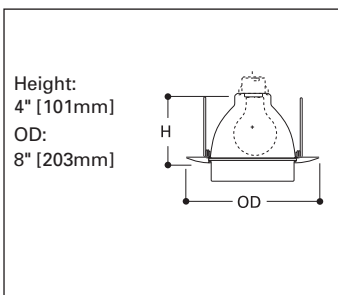

171PS
Wet Location and AIR-TITE listed White Trim with Drop Opal Lens*