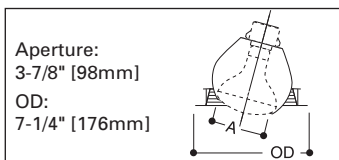

H7ICTNB H7ICATNB

420

Regressed Eyeball - 30° Tilt:

- Regressed eyeball with baffle splay
- Accessories available: TRM6 designer trim rings, OT403 oversize trim ring
- Lamps:

H7ICTNB	50W PAR30L,
H7ICATNB	50W PAR30, 60W BR30

420PB
Polished Brass Trim with Polished Brass Eyeball and Black Baffle

420W
White Trim with White Eyeball and White Baffle

420P
White Trim with White Eyeball and Black Baffle

170

Albalite Lens with Reflector

- White Trim with Frosted Glass Lens
- PS version is wet location listed for use in showers, with non-conductive, non corrosive gasketed polymer trim ring
- Torsion spring retention
- Lamps:

H7ICTNB	40W A19
H7ICATNB