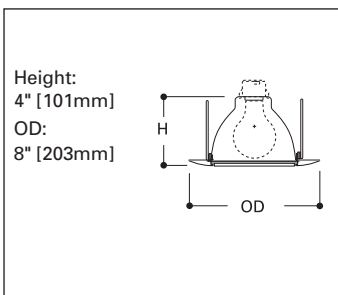

170PS
Wet Location and AIR-TITE listed White Trim with Frosted Albalite Lens*

170P
White Trim with Frosted Albalite Lens

171

Drop Opal Lens with Reflector

- White Trim with drop opal glass lens
- PS version is wet location listed for use in showers, with non-conductive, non corrosive gasketed polymer trim ring
- Torsion spring retention
- Lamps:

H7ICTNB	40W A19
H7ICATNB