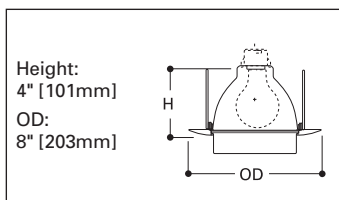

171PS
Wet Location and AIR-TITE listed White Trim with Drop Opal Lens*

171P
White Trim with Drop Opal Lens

173- Fresnel Lens with Reflector

- White Trim with glass Fresnel lens
- PS version is wet location listed for use in showers, with non-conductive, non corrosive gasketed polymer trim ring
- Torsion spring retention
- Lamps:

H7ICT H7ICAT H7RICT H7RICAT	40W A19