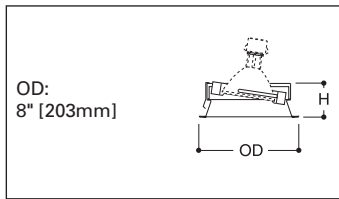

H7ICT

H7ICAT

H7RICT

H7RICAT

**478 - Adjustable with Splay**

- Adjustable Gimbal with Splay Trim
- Accessories available: TRM6 designer trim rings, OT403 oversize trim ring
- Friction clip on trim
- Lamps:

<b>H7ICT</b> <b>H7ICAT</b>	45W PAR38
-------------------------------	-----------