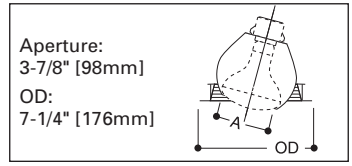

HALO®

H27ICT H27ICAT H27RICT H27RICAT

420
Regressed Eyeball - 30° Tilt:
• Regressed eyeball with baffle splay
• Accessories available: TRM6 designer trim rings, OT403 oversize trim ring
• Lamps:

H27ICT	50W PAR30, 50W PAR30L, 60W BR30
H27ICAT	
H27RICT	
H27RICAT	

420PB Polished Brass Trim with Polished Brass Eyeball and Black Baffle
420W White Trim with White Eyeball and White Baffle
420P White Trim with White Eyeball and Black Baffle

90
Double Bubble Adjustable - 60° Tilt
• Provides up to 60° of tilt
• Lamps:

H27ICT	150W PAR38
H27ICAT	
H27RICT	
H27RICAT