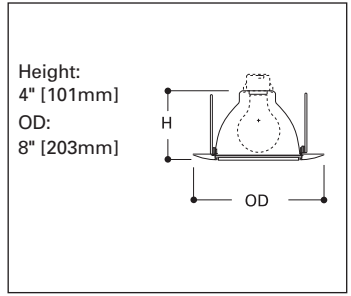

170PS Wet Location and AIR-TITE listed White Trim with Frosted Albalite Lens*
170P White Trim with Frosted Albalite Lens