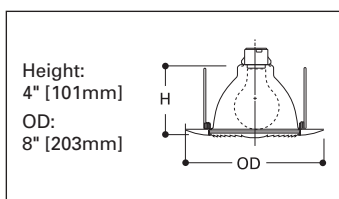

173PS
Wet Location and AIR-TITE listed White Trim with Fresnel Lens*

173P
White Trim with Fresnel Lens

* When using an Air-Tite trim to meet California Title 24 air tight compliance, an additional gasket is required between the finished ceiling and the trim flange ring. For California Title 24 compliance use accessory trim gasket GA-ATRIM. Order separately in a 6 pack: GA-ATTRIM-6PK