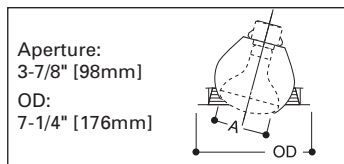

420PB
Polished Brass Trim with Polished Brass Eyeball and Black Baffle

420W
White Trim with White Eyeball and White Baffle

420P
White Trim with White Eyeball and Black Baffle

170

Albalite Lens with Reflector

- White Trim with Frosted Glass Lens
- PS version is wet location listed for use in showers, with non-conductive, non corrosive gasketed polymer trim ring
- Torsion spring retention
- Lamps:

H7ICT H7ICAT H7RICT H7RICAT	40W A19