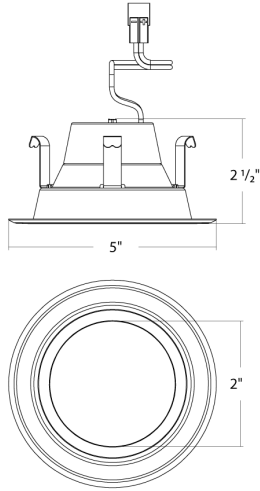

Installation

Mounting:

Recessed with housing

Construction

Size:

4"

Shape:

Round

Dimensions

Features

- 4" & 5/6" Recessed LED trims are compatible with most recessed housings
- 3 Selectable lumen outputs: 4" - 500/600/700 lumens, 6" - 750/1,050/1,300 lumens
- 5 Color temperature selectable 2700K, 3000K, 3500K, 4000K, & 5000K
- Constructed from die-cast aluminum available in a smooth splay reflector or baffled trim with a smooth flat frosted polycarbonate lens
- Available in Painted White or Black finish. Optional color trim overlays sold separately.
- Dimmable down to 10% with compatible TRIAC/ELV dimmers, see dimmer compatibility list
- 5-year warranty, 50,000 hours lifespan, Title 24 JA8 and Title 20 compliant, wet location rated, Air Tight