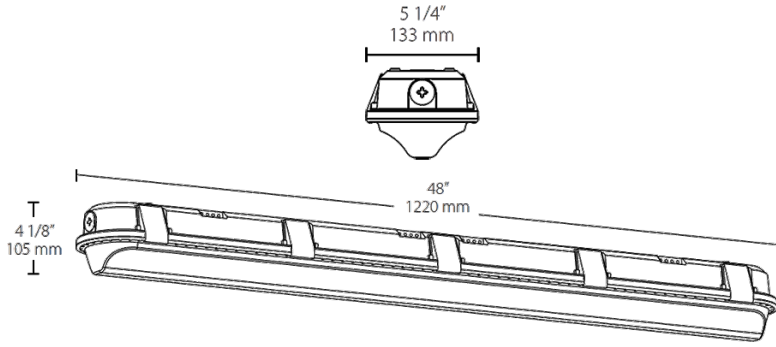

SHARK4-50W/D10

Dimensions

Features

- Impact-resistant linear washdown
- Ideal for car washes, tunnels and stairwells
- Mounting options: Chain, junction box, angled surface mount or vandal-resistant surface mount
- IP66 Rating protects against dust & water ingress
- 0-10V dimming
- 5-Year, no compromise warranty
- 100,000-Hour LED lifespan

Ordering Matrix

Family	Length	Watts	Color Temp	Finish	Dimming	Voltage
SHARK	4	50		W	/D10	
	4 = 4 ft	36 = 36W 50 = 50W	Blank = 5000K (Cool) Y = 3000K (Warm) YN = 3500K (Warm Neutral) N = 4000K (Neutral)	W = White	D10 = Dimmable	Blank = 120-277V /480 = 480V