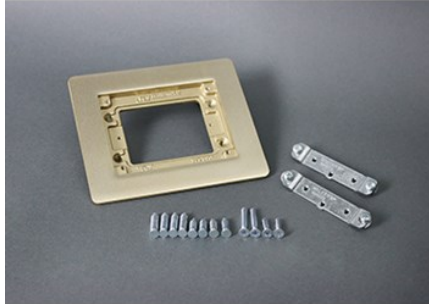

## FLANGE

817B | [Wiremold](#)

---

### FEATURES & BENEFITS

One-gang brass combination carpet and tile flange, 6.080" x 5.060" (154.4mm x 128.5mm). Accepts Ortronics MAB6TJ TracJack and MAB3S2 Series II, and Wiremold CM Series Open System adapters, sold separately. NOTE: Brass cover plates can only be used with brass flanges. Brushed aluminum flanges come with beveled edges.