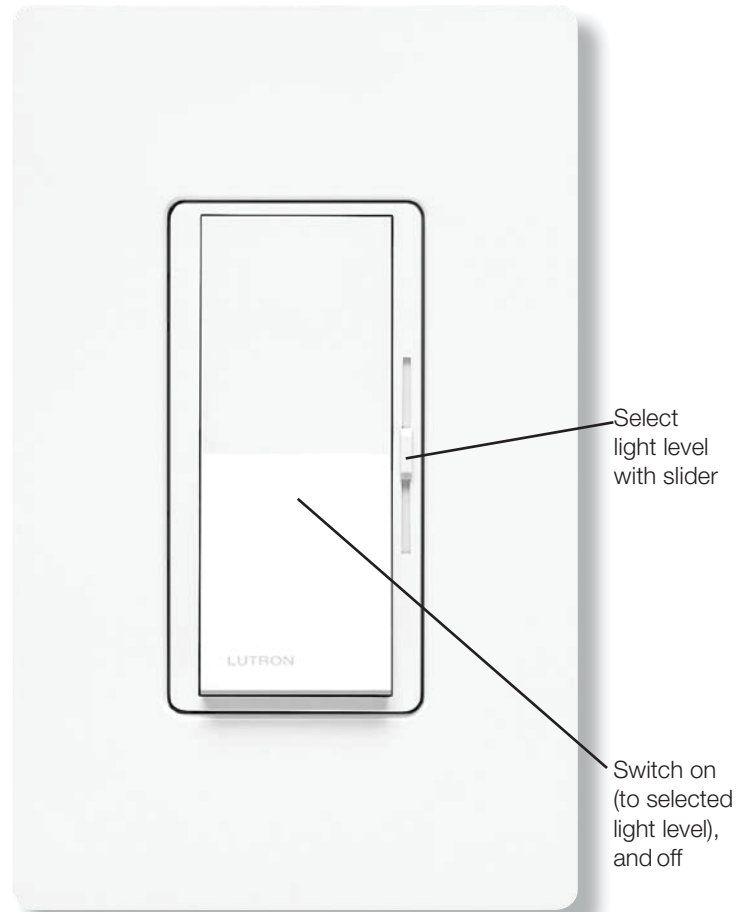

Diva® C•L® Dimmer

Dimmer for CFL, LED, Halogen, and Incandescent dimmable bulbs.

Features

- Large paddle switch with a captive linear-slide dimmer for a standard designer wallplate opening
- HED™ Technology: Advanced Lutron® dimming circuitry designed for compatibility with most high efficacy light bulbs
- UL® Listed to control:
  - Dimmable compact fluorescent (CFL) with integrated ballast
  - Dimmable LED with integrated driver
  - Halogen
  - Incandescent
- Low-end adjustment to accommodate a wide range of bulbs
- 100% factory tested

Application Requirements

- **When dimming CFLs or LEDs, only bulbs marked or rated as DIMMABLE may be used.**
- For a complete list of compatible DIMMABLE CFLs and LEDs please visit www.lutron.com/dimcflled. For questions call 1.800.523.9466.
- Some DIMMABLE CFLs and LEDs require a minimum number of bulbs for proper operation. For details and a list of bulbs, please visit www.lutron.com/dimcflled.

Model Numbers

DVCL-153P-XX¹ Gloss Finish, Single pole/3-way²

DVSCCL-153P-XX¹ Satin Colors, Single pole/3-way²

¹ “XX” in the model number represents color/finish code; see “Colors and Finishes” on next page.

² For 3-way and 4-way switching, use Claro® switches or other mechanical switches.

* Wallplate sold separately

Job Name:	Model Numbers:
Job Number: