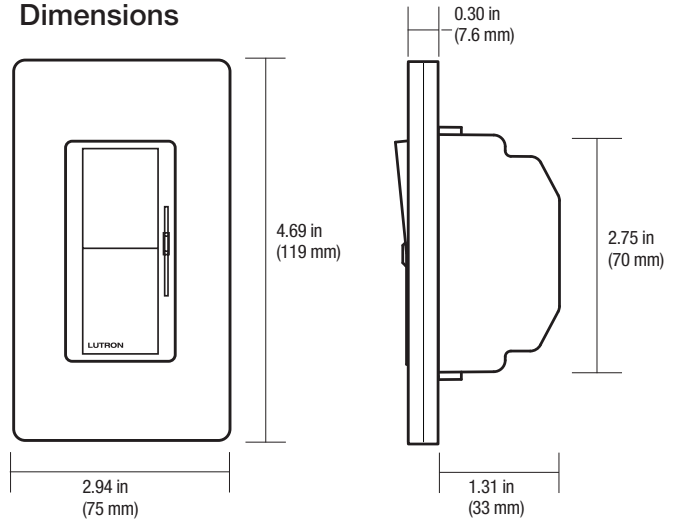

Dimensions

Note: Requires a U.S. wallbox 2½ in (64 mm) deep minimum.

Colors and Finishes

Gloss Finishes

Add color/finish code to model #

Example: DVCL-153P-WH

WH	White
IV	Ivory
AL	Almond
LA	Light Almond
GR	Gray
BR	Brown
BL	Black