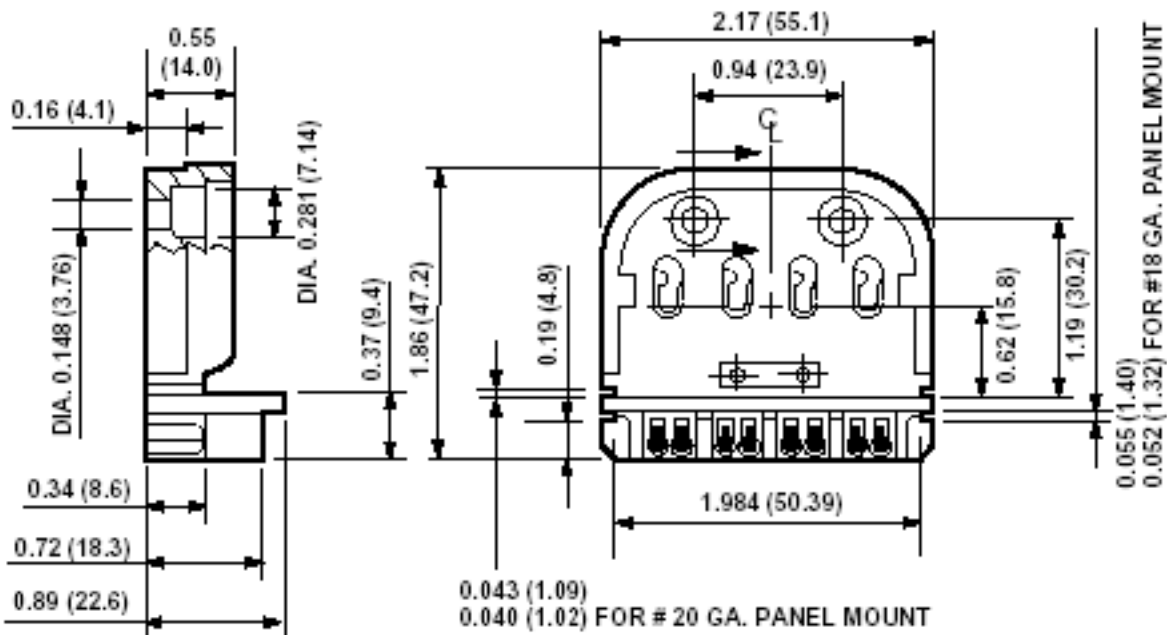

SPECIFICATION SUBMITTAL

JOB NAME:	CATALOG NUMBERS:	
____	____	____
JOB NUMBER:	____	____