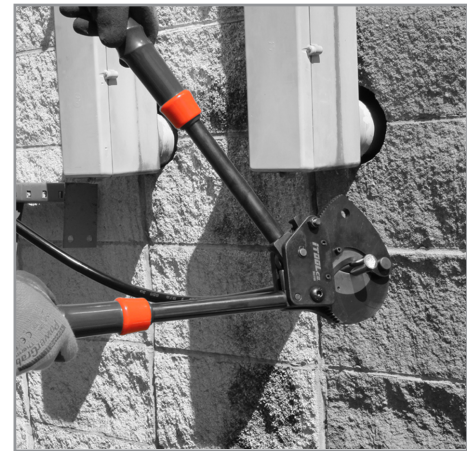

RATCHET CUTTERS™

CUT WIRE FASTER THAN EVER

iTOOLco.

ACSR Rated

Blades have 6 year limited warranty

Telescoping handles for added leverage

Rated for ACSR and up to 1000 AWG. The iTOOLco Ratchet Cutters™ feature an ergonomic telescoping handle to fit in tight locations. Utilizing the latest technology available the replaceable blades also have a six year warranty.

I KNOW THE RATCHET CUTTERS AREN'T DESIGNED TO CUT REBAR so I was amazed when the iTOOLco rep cut a peice of 1/2" rebar right in front of me! The blades weren't even damaged.

Matt S.
State Electric

Watch Video

FASTER SAFER WORKSPACE

RATCHET CUTTERS™

CUT WIRE EASIER THAN EVER

iTOOLco.

CUTTING CAPACITY
up to 1-3/4" or 44mm

6 YEAR LIMITED WARRANTY
on blades

Ratchet Cutters Replacement Blades (SP-162)

TELESCOPING HANDLES
for added leverage with a large, comfortable grip