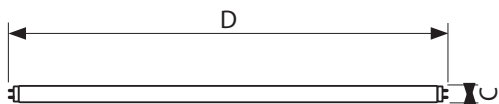

• Footnotes

Footnotes Fluorescent/CFL 920 [Circle E- The encircled E means this bulb meets Federal minimum efficiency standards.]

• Product Data

Product number 281279
Full product name F32T8 28W ADV841 XLL ALTO
Short product name F32T8/ADV841/XLL/ALTO 28W 30/1
Pieces per Sku 1
eop_pck_cfg 30
Skus/Case 30
Bar code on pack 46677281274
Bar code on case 50046677281279
Logistics code(s) 927871184202
eop_net_weight_pp 0.001 kg

PHILIPS

Warnings and Safety

- It's strongly recommended to replace Secura lamps before or at the moment the specified lamp life (50% failures @ 3 hrs switching cycle) is reached.

Dimensional drawing

G13

F32T8 28W ADV841 XLL ALTO